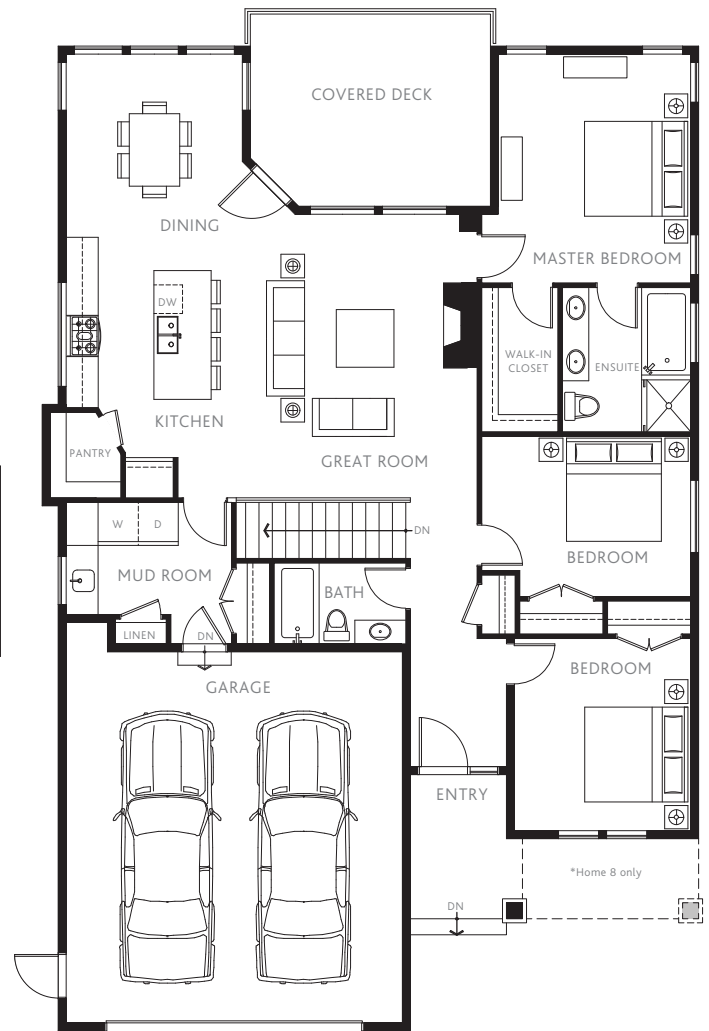

# PLAN G2

3,117 Sq. Ft.

5 Bedrooms + Rec Room

3 Bathrooms

Homes 3 & 8

## CAMDEN

*At The Falls*

LOWER FLOOR

MAIN FLOOR

The developer reserves the right to make changes and modifications to the information contained herein without prior notice. Sizes and dimensions are approximate. Square footage does not include garage or outdoor space. Renderings are artist's interpretations only. E&OE.