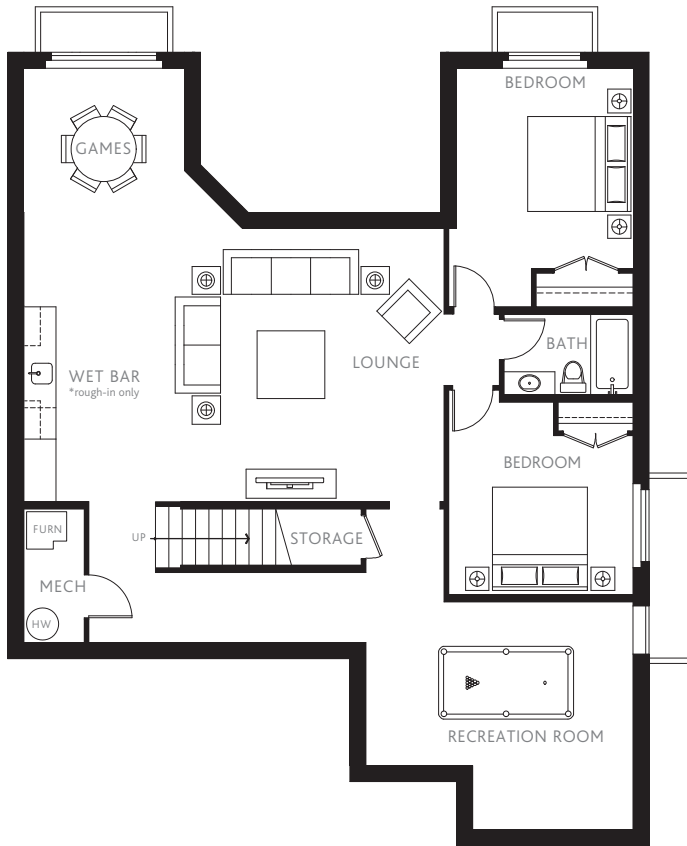

# PLAN G2

3,117 Sq. Ft.

5 Bedrooms + Rec Room

3 Bathrooms

Homes 3 & 8

## CAMDEN

*At The Falls*

LOWER FLOOR

MAIN FLOOR

The developer reserves the right to make changes and modifications to the information contained herein without prior notice. Sizes and dimensions are approximate. Square footage does not include garage or outdoor space. Renderings are artist's interpretations only. E&OE.