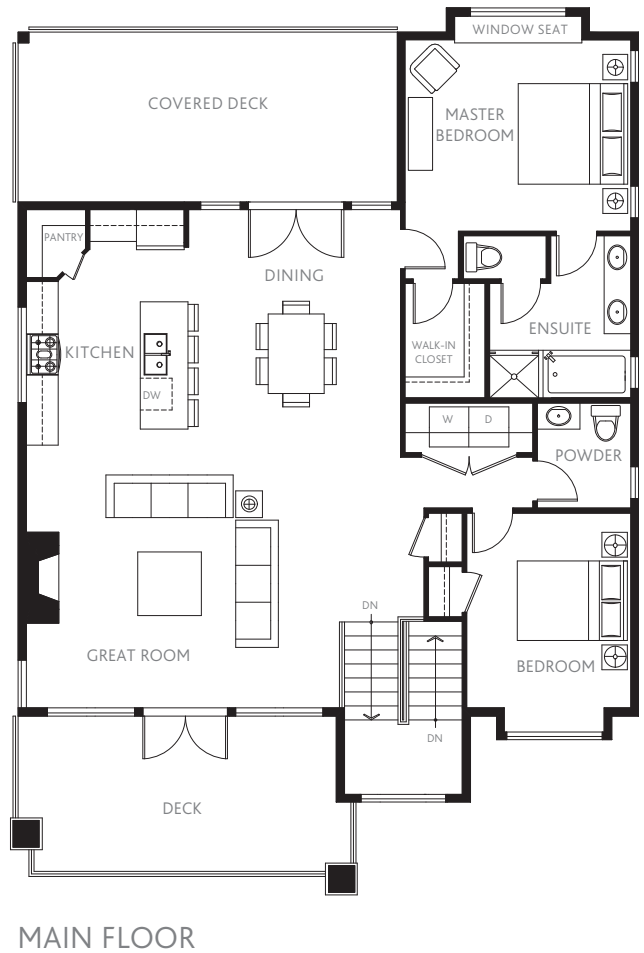

PLAN A4

2,499 Sq. Ft.

4 Bedrooms + Rec Room

2.5 Bathrooms

Homes 11 & 12

CAMDEN

At The Falls

The developer reserves the right to make changes and modifications to the information contained herein without prior notice. Sizes and dimensions are approximate. Square footage does not include garage or outdoor space. Renderings are artist's interpretations only. E&OE.