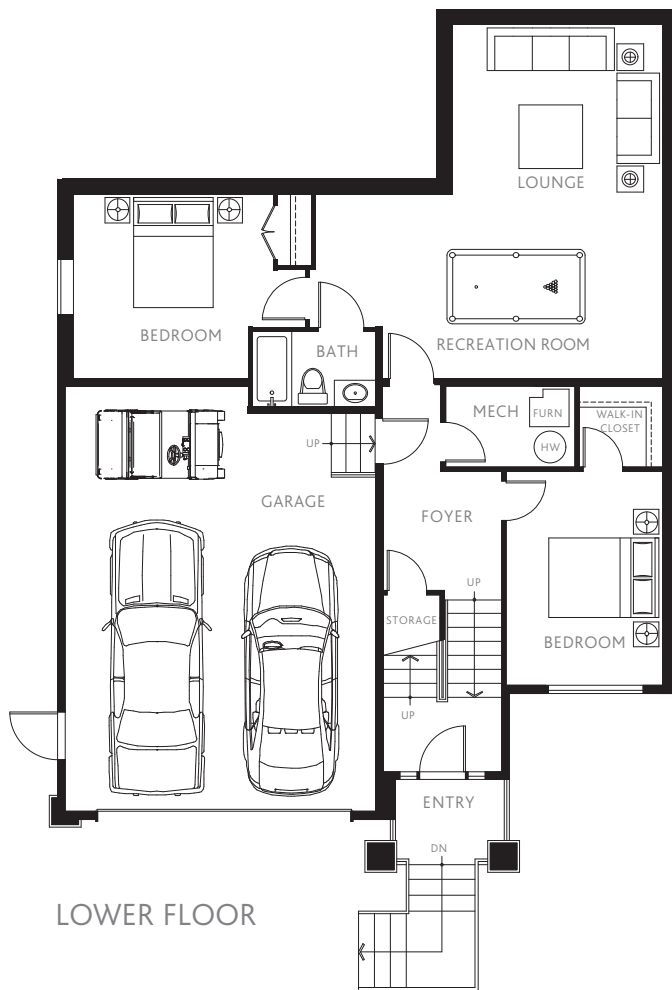

PLAN A4

2,499 Sq. Ft.

4 Bedrooms + Rec Room

2.5 Bathrooms

Homes 11 & 12

CAMDEN

At The Falls

The developer reserves the right to make changes and modifications to the information contained herein without prior notice. Sizes and dimensions are approximate. Square footage does not include garage or outdoor space. Renderings are artist's interpretations only. E&OE.