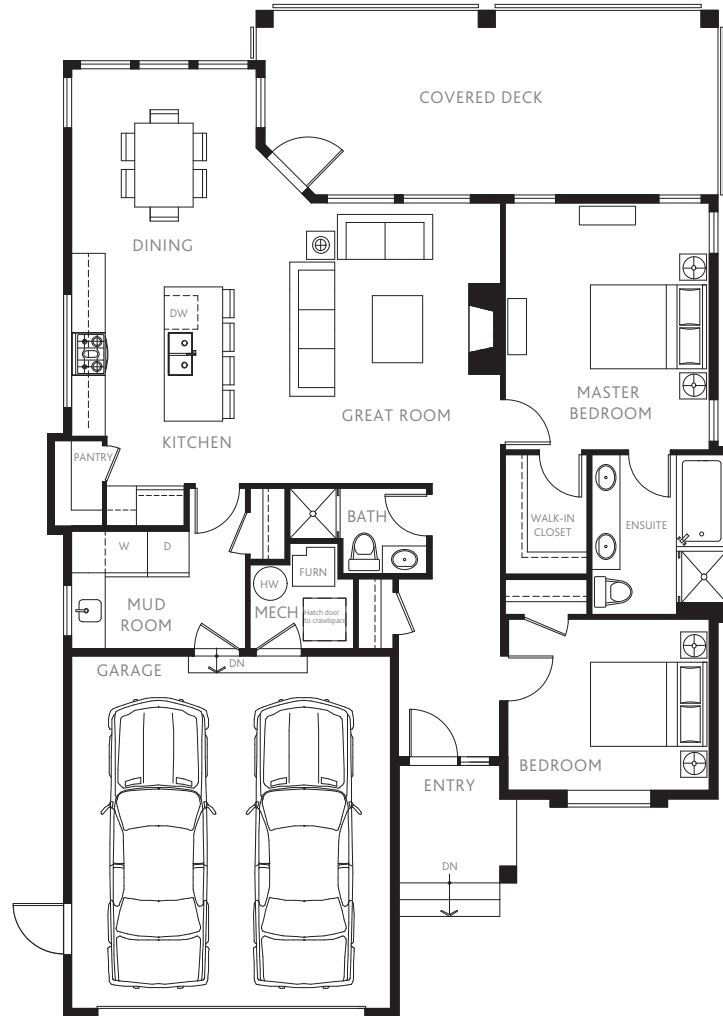

# PLAN F

1,343 Sq. Ft.

2 Bedrooms  
2 Bathrooms

Home 7

**CAMDEN**  
*At The Falls*

The developer reserves the right to make changes and modifications to the information contained herein without prior notice. Sizes and dimensions are approximate. Square footage does not include garage or outdoor space. Renderings are artist's interpretations only. E&OE.