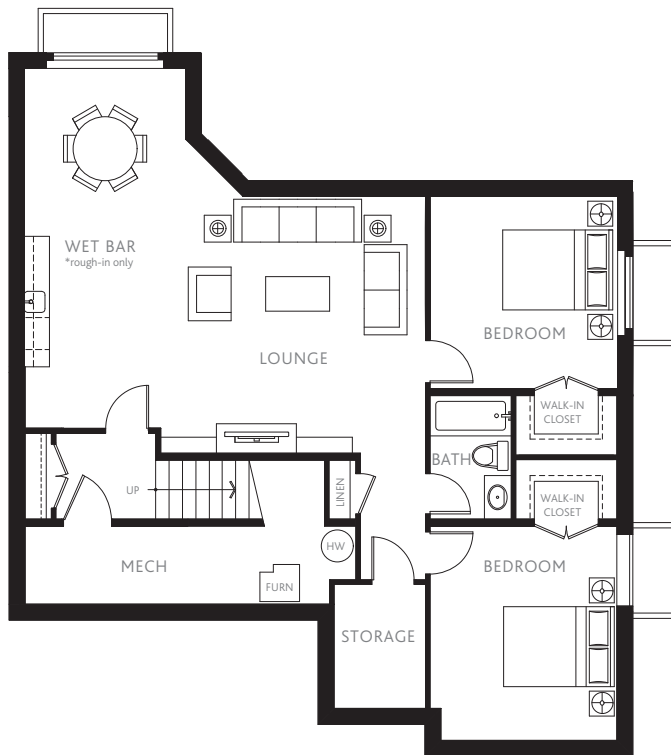

PLAN E2

2,669 Sq. Ft.

4 Bedrooms + Rec Room

2.5 Bathrooms

Home 5

CAMDEN

At The Falls

LOWER FLOOR

MAIN FLOOR

The developer reserves the right to make changes and modifications to the information contained herein without prior notice. Sizes and dimensions are approximate. Square footage does not include garage or outdoor space. Renderings are artist's interpretations only. E&OE.