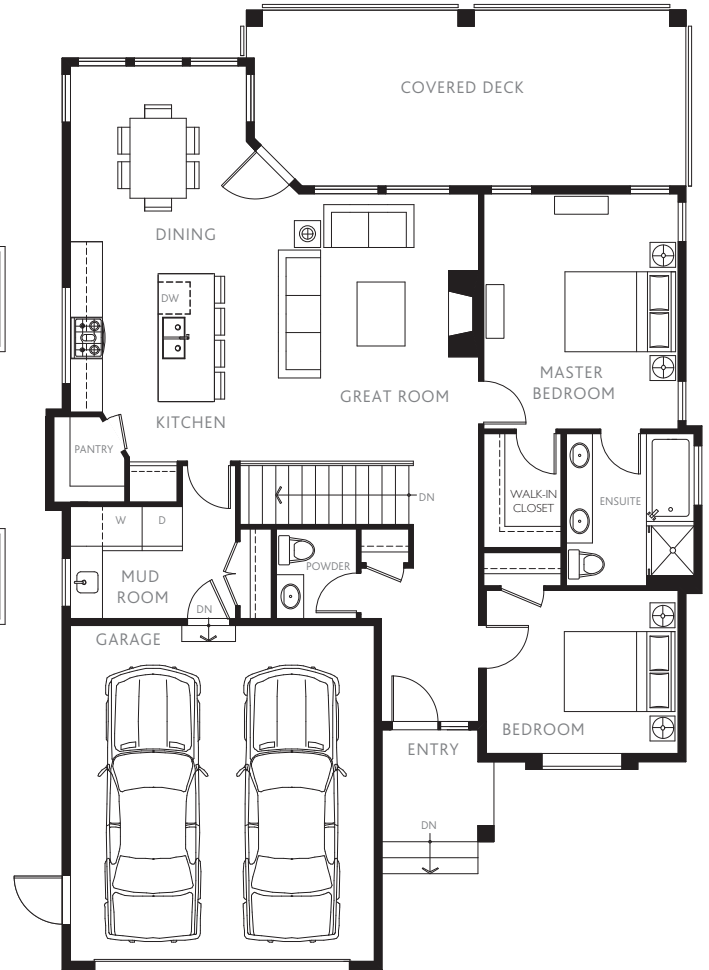

PLAN E2

2,669 Sq. Ft.

4 Bedrooms + Rec Room

2.5 Bathrooms

Home 5

CAMDEN

At The Falls

LOWER FLOOR

MAIN FLOOR

The developer reserves the right to make changes and modifications to the information contained herein without prior notice. Sizes and dimensions are approximate. Square footage does not include garage or outdoor space. Renderings are artist's interpretations only. E&OE.