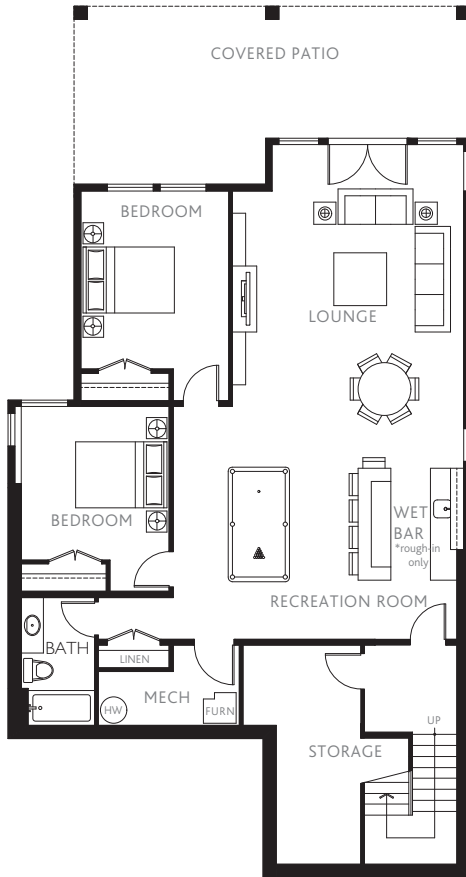

PLAN D1

3,143 Sq. Ft.

4 Bedrooms + Rec Room

3 Bathrooms

Homes 6 & 43

CAMDEN

At The Falls

LOWER FLOOR

MAIN FLOOR

The developer reserves the right to make changes and modifications to the information contained herein without prior notice. Sizes and dimensions are approximate. Square footage does not include garage or outdoor space. Renderings are artist's interpretations only. E&OE.