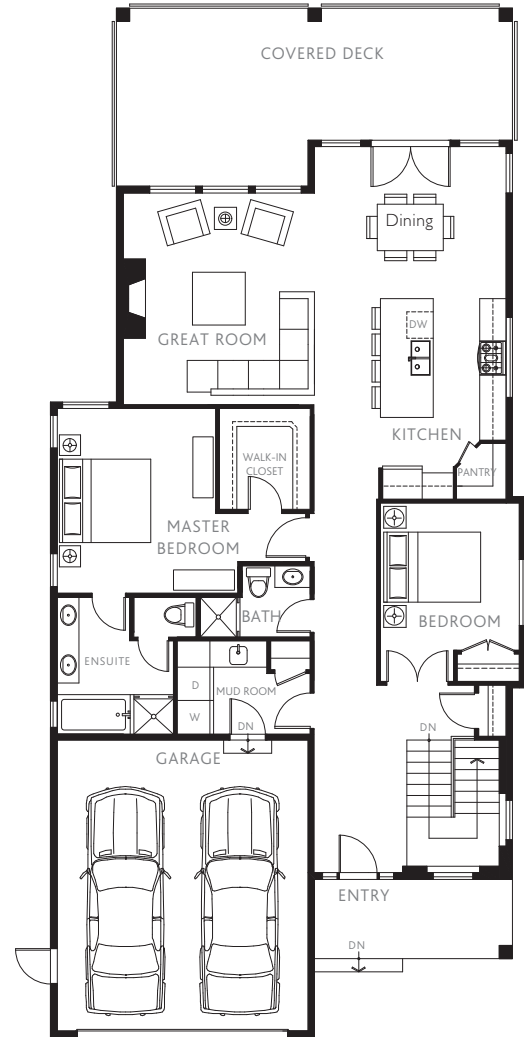

PLAN D1

3,143 Sq. Ft.

4 Bedrooms + Rec Room

3 Bathrooms

Homes 6 & 43

CAMDEN

At The Falls

LOWER FLOOR

MAIN FLOOR

The developer reserves the right to make changes and modifications to the information contained herein without prior notice. Sizes and dimensions are approximate. Square footage does not include garage or outdoor space. Renderings are artist's interpretations only. E&OE.