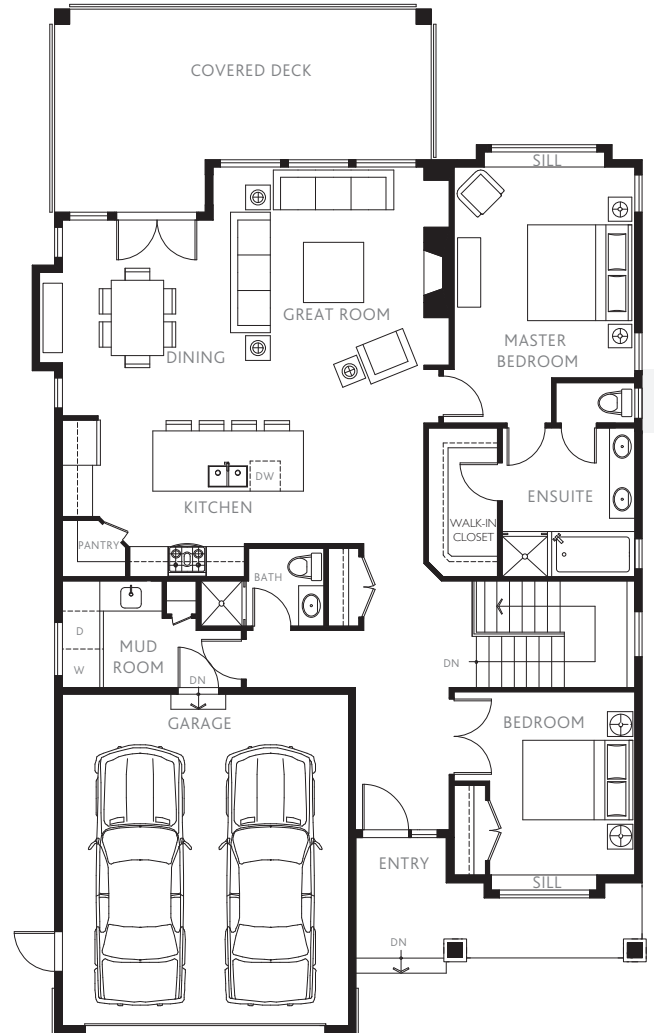

# PLAN C1

3,083 Sq. Ft.

4 Bedrooms + Rec Room

3 Bathrooms

Homes 42, 45 & 47

## CAMDEN

*At The Falls*

LOWER FLOOR

MAIN FLOOR

The developer reserves the right to make changes and modifications to the information contained herein without prior notice. Sizes and dimensions are approximate. Square footage does not include garage or outdoor space. Renderings are artist's interpretations only. E&OE.