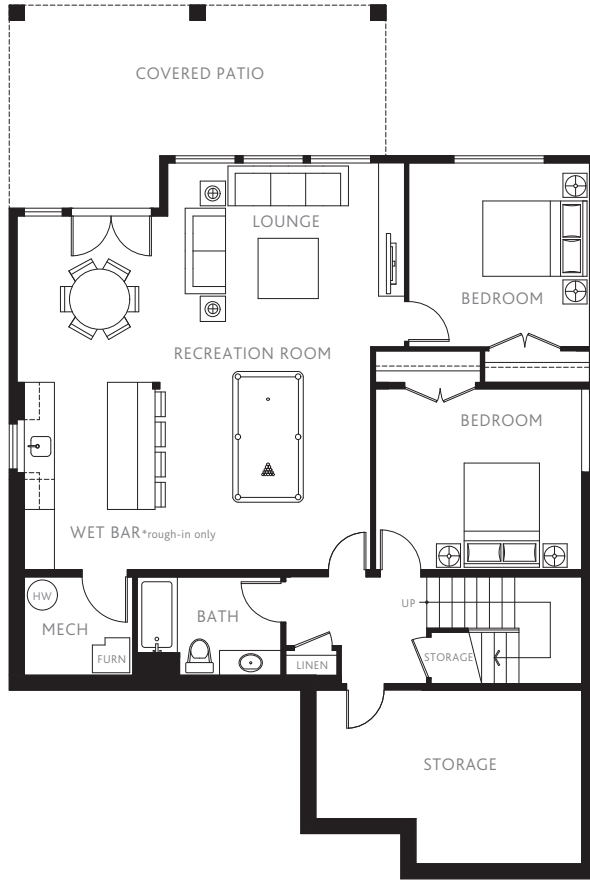

# PLAN C1

3,083 Sq. Ft.

4 Bedrooms + Rec Room

3 Bathrooms

Homes 42, 45 & 47

## CAMDEN

*At The Falls*

LOWER FLOOR

MAIN FLOOR

The developer reserves the right to make changes and modifications to the information contained herein without prior notice. Sizes and dimensions are approximate. Square footage does not include garage or outdoor space. Renderings are artist's interpretations only. E&OE.