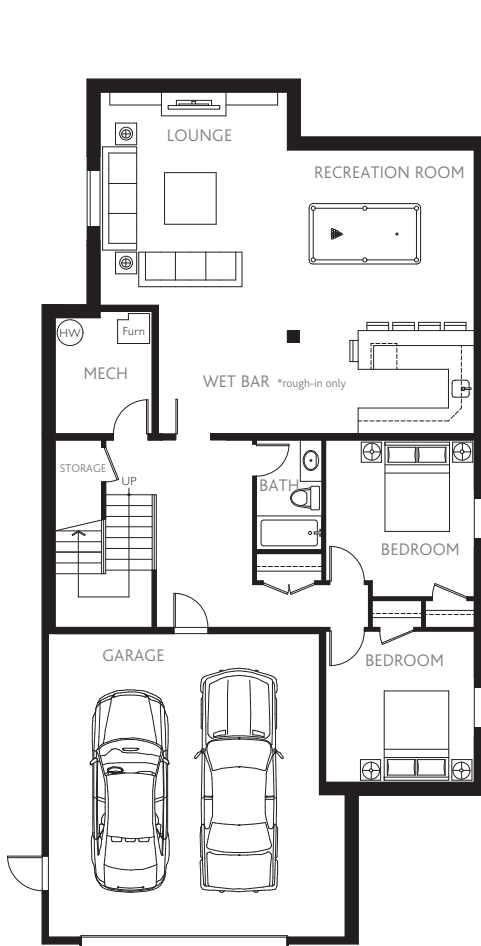

PLAN B1

3,266 Sq. Ft.

4 Bedrooms + Rec Room

3 Bathrooms

Home 40

CAMDEN

At The Falls

LOWER FLOOR

MAIN FLOOR

The developer reserves the right to make changes and modifications to the information contained herein without prior notice. Sizes and dimensions are approximate. Square footage does not include garage or outdoor space. Renderings are artist's interpretations only. E&OE.