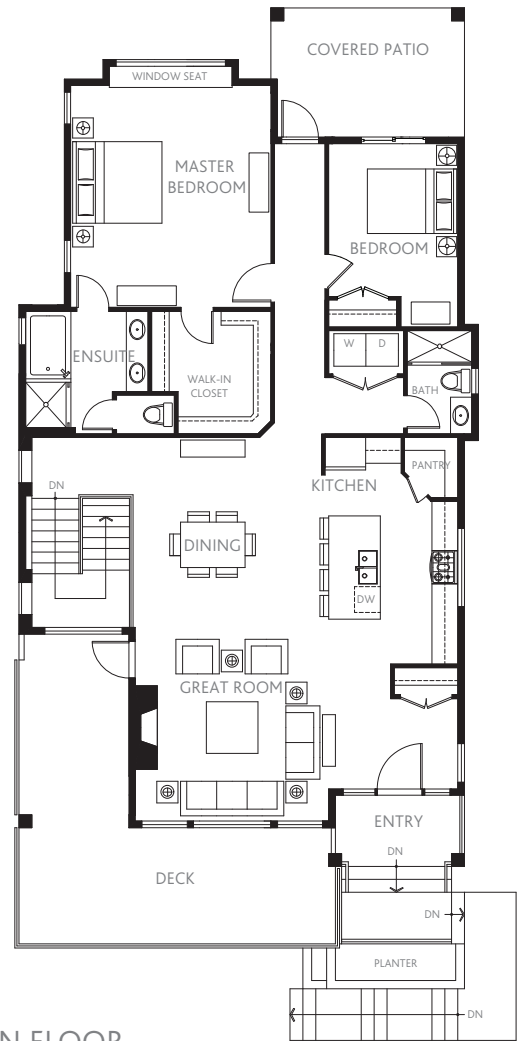

PLAN B1

3,266 Sq. Ft.

4 Bedrooms + Rec Room

3 Bathrooms

Home 40

CAMDEN

At The Falls

LOWER FLOOR

MAIN FLOOR

The developer reserves the right to make changes and modifications to the information contained herein without prior notice. Sizes and dimensions are approximate. Square footage does not include garage or outdoor space. Renderings are artist's interpretations only. E&OE.