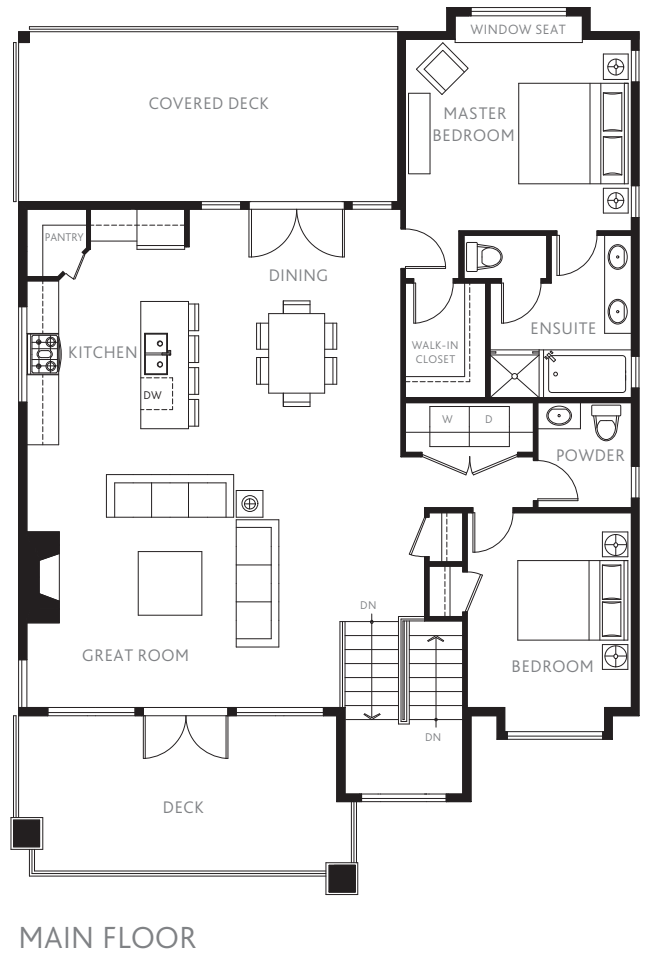

PLAN A1

2,520 Sq. Ft.

4 Bedrooms + Rec Room

2.5 Bathrooms

Homes 9, 10, 39, & 41

CAMDEN

At The Falls

The developer reserves the right to make changes and modifications to the information contained herein without prior notice. Sizes and dimensions are approximate. Square footage does not include garage or outdoor space. Renderings are artist's interpretations only. E&OE.