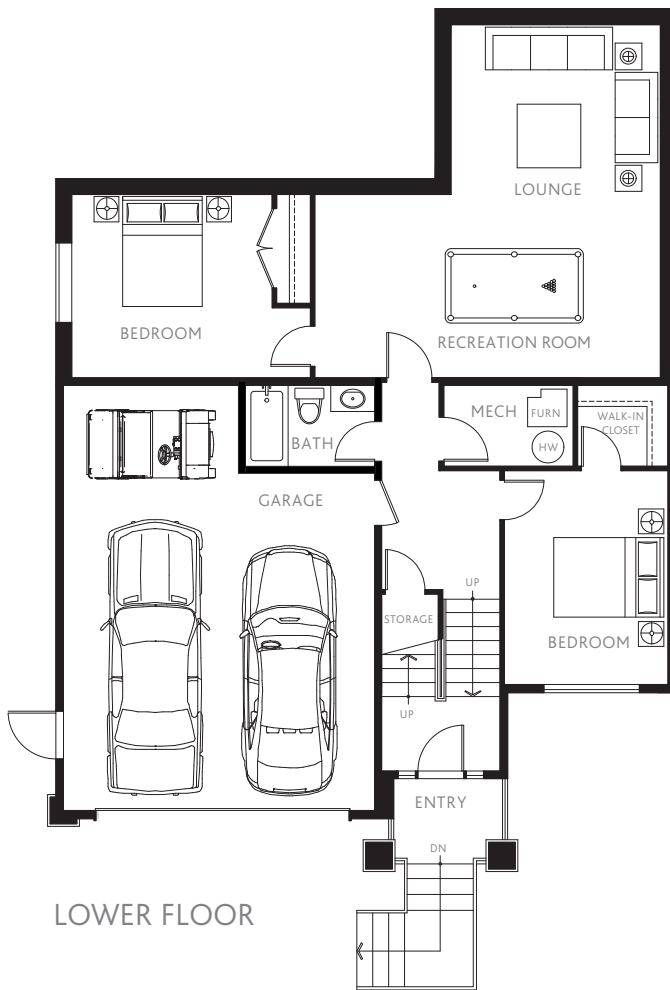

PLAN A1

2,520 Sq. Ft.

4 Bedrooms + Rec Room

2.5 Bathrooms

Homes 9, 10, 39, & 41

CAMDEN

At The Falls

The developer reserves the right to make changes and modifications to the information contained herein without prior notice. Sizes and dimensions are approximate. Square footage does not include garage or outdoor space. Renderings are artist's interpretations only. E&OE.