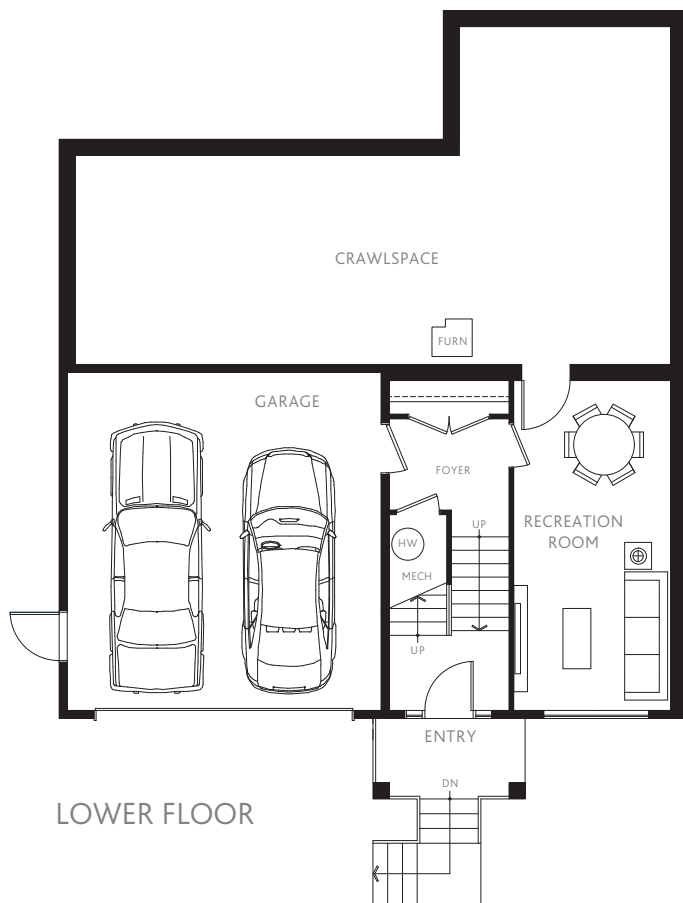

PLAN H1

1,755 Sq. Ft.

2 Bedrooms

2 Bathrooms

Home 23

CAMDEN

At The Falls

LOWER FLOOR

MAIN FLOOR