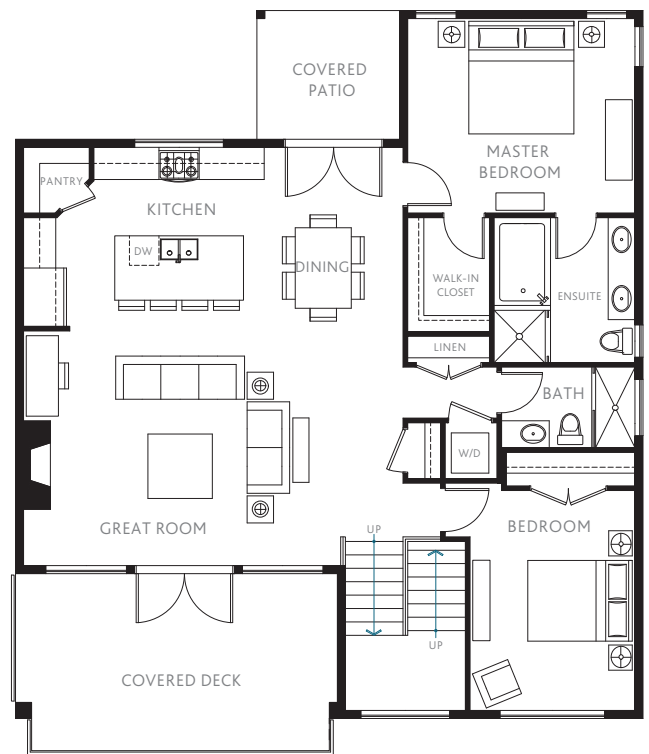

PLAN H1

1,755 Sq. Ft.

2 Bedrooms

2 Bathrooms

Home 23

CAMDEN

At The Falls

LOWER FLOOR

MAIN FLOOR