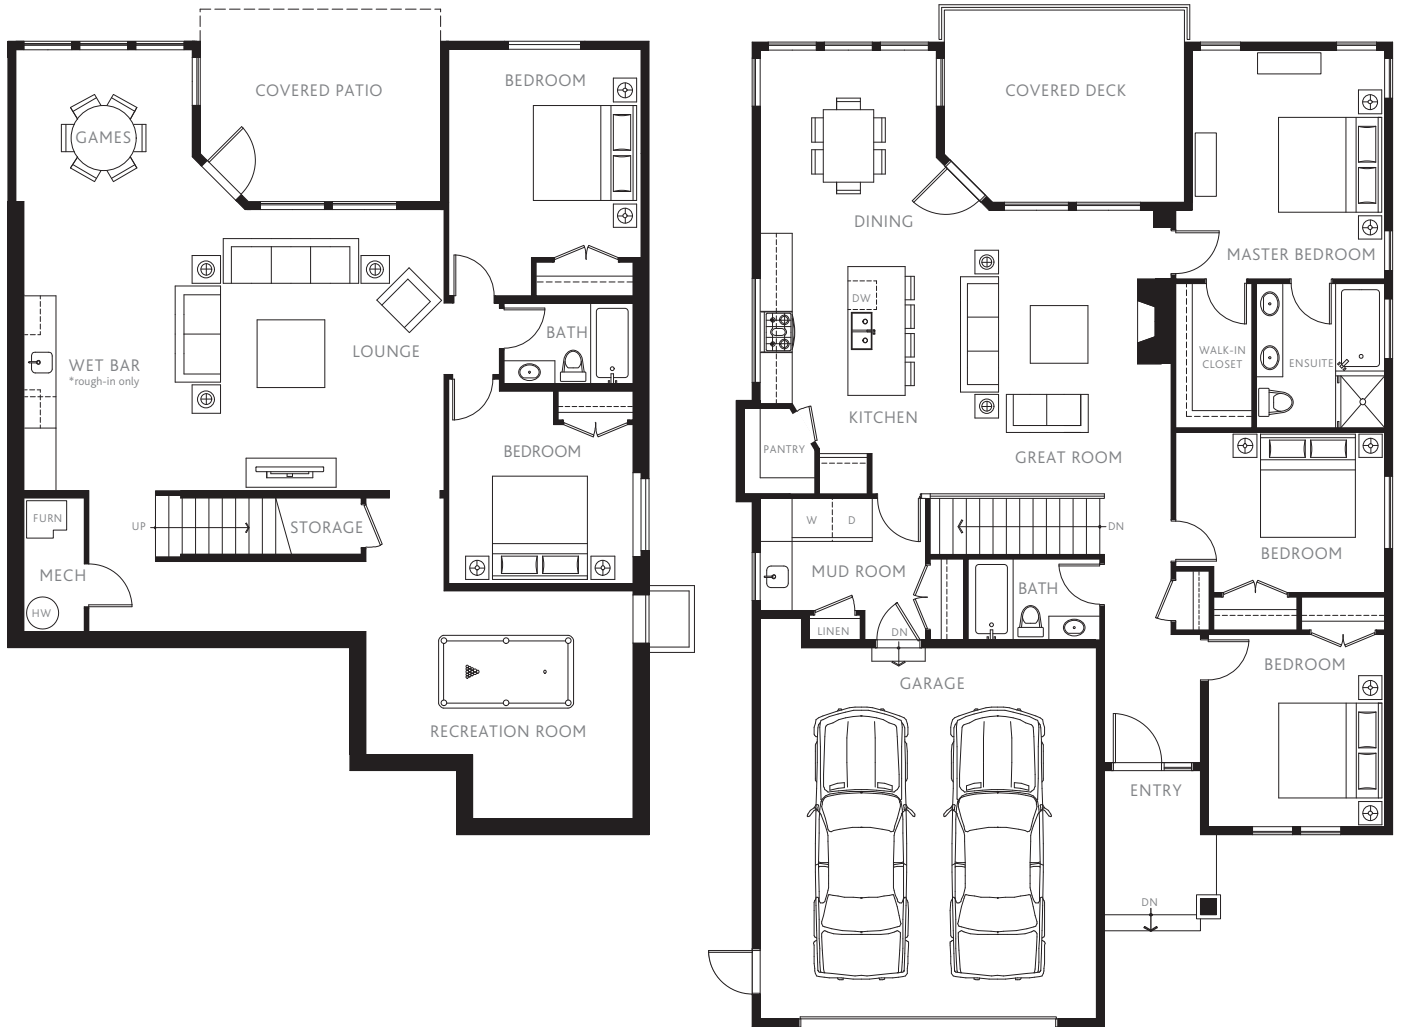

PLAN G1

3,118 Sq. Ft.

5 Bedrooms + Rec Room

3 Bathrooms

Homes 3 and 46

CAMDEN

At The Falls

LOWER FLOOR