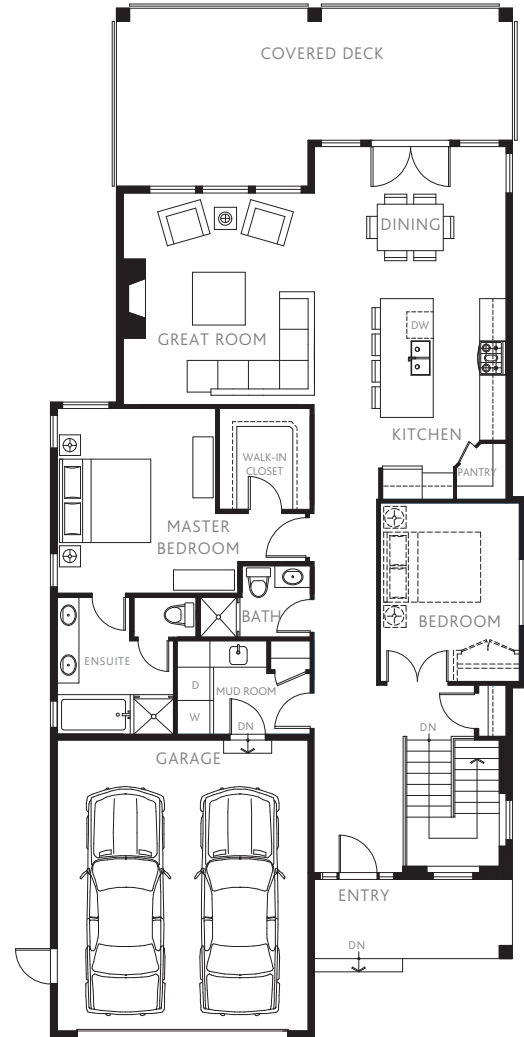

PLAN D2

3,240 Sq. Ft.

4 Bedrooms + Rec Room

3 Bathrooms

Home 4

CAMDEN

At The Falls

LOWER FLOOR

MAIN FLOOR