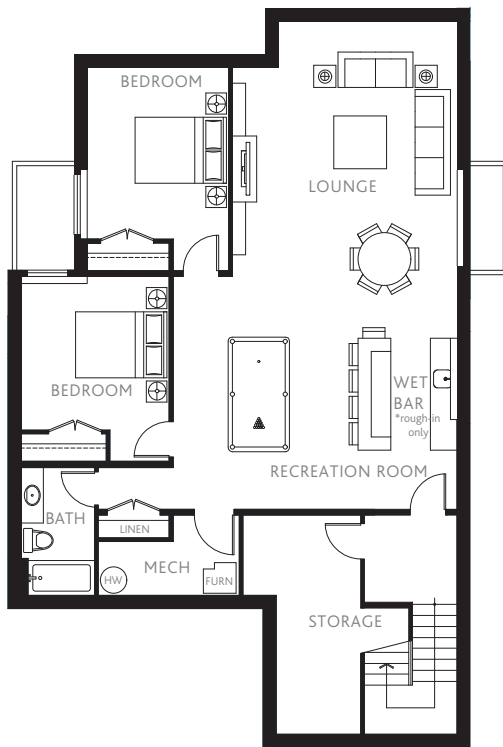

PLAN D2

3,240 Sq. Ft.

4 Bedrooms + Rec Room

3 Bathrooms

Home 4

CAMDEN

At The Falls

LOWER FLOOR

MAIN FLOOR